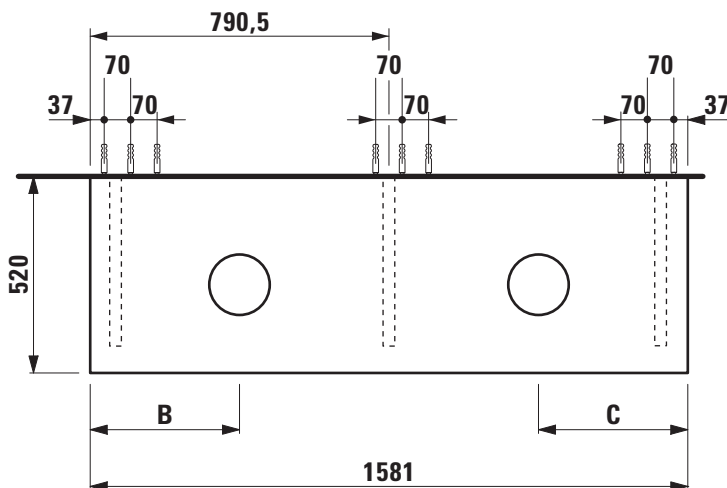

TECHNICAL DRAWINGS / S 1 : 20

B / mm	C / mm	Ceramic
225	375	Kartell by Laufen s1033.4
290	500	Val s1228.2 (semi-wet-area right)
303	488	Val s1628.8
307	484	Palomba s1680.2

B / mm	C / mm	Ceramic
345	445	Val s1228.1
346	445	Palomba s1680.3
374	225	Kartell by Laufen s1033.5
500	290	Val s1228.2 (semi-wet-area left)
395	395	all other from matrix for washtops Case

X = The exact height must be set during installation.