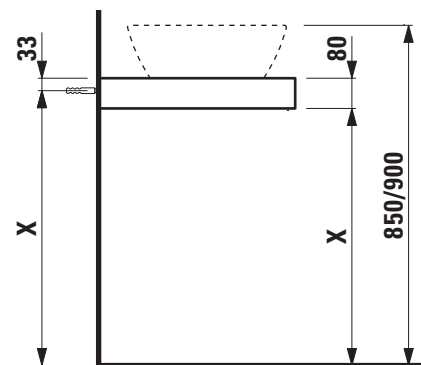

TECHNICAL DRAWINGS / S 1 : 20

B / mm	C / mm	Ceramic
225	375	Kartell by Laufen s1033.4
290	500	Val s1228.2 (semi-wet-area right)
303	488	Val s1628.8
307	484	Palomba s1680.2

B / mm	C / mm	Ceramic
345	445	Val s1228.1
346	445	Palomba s1680.3
374	225	Kartell by Laufen s1033.5
500	290	Val s1228.2 (semi-wet-area left)
395	395	all other from matrix for washtops Case

X = The exact height must be set during installation.