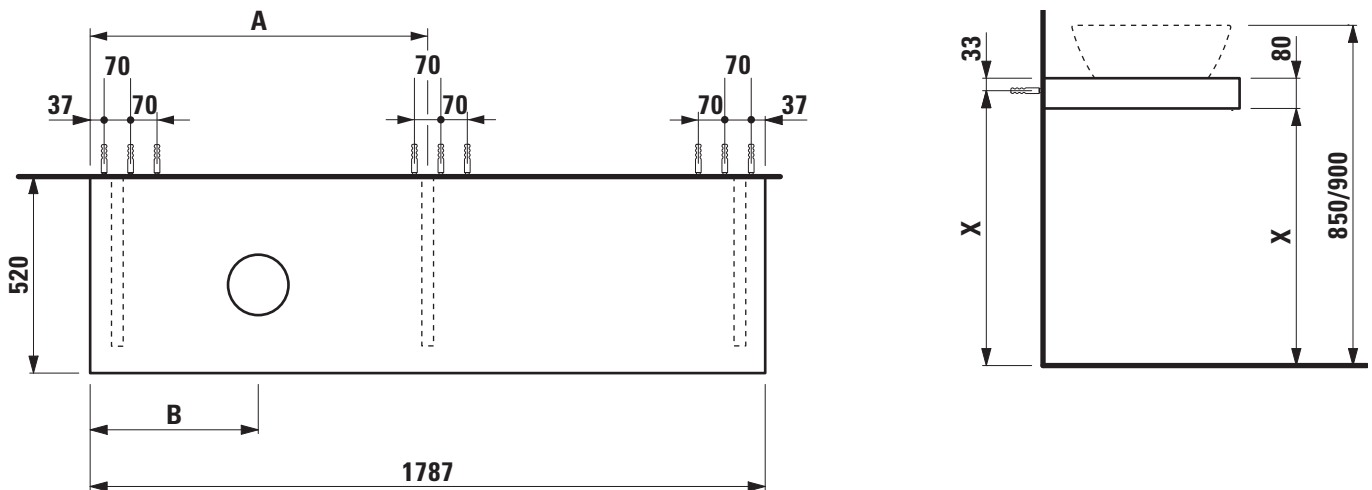

TECHNICAL DRAWINGS / S 1 : 20

A / mm	B / mm	Ceramic
893,5	225	Kartell by Laufen s1033.4
893,5	241	Kartell by Laufen s1233.2 (with tap bank left)
893,5	250	Palomba s1680.1
1070	300	Kartell by Laufen s1033.8, s1333.2
893,5	345	Val s1228.2 (semi-wet-area right)
893,5	354	Val s1628.8
893,5	374	Kartell by Laufen s1033.5
893,5	358	Palomba s1680.2
893,5	397	Val s1228.1
893,5	398	Palomba s1680.3

A / mm	B / mm	Ceramic
1070	447	Living Square s1643.2 Laufen Pro S s1696.4, s1696.7
1070	599	Kartell by Laufen s1033.9
893,5	652	Kartell by Laufen s1233.2 (with tap bank right)
893,5	505	Val s1628.7
1070	546	Living Square s1643.4
893,5	550	Val s1228.2 (semi-wet-area left)
893,5	447	all other from matrix for washtops Case

X = The exact height must be set during installation.