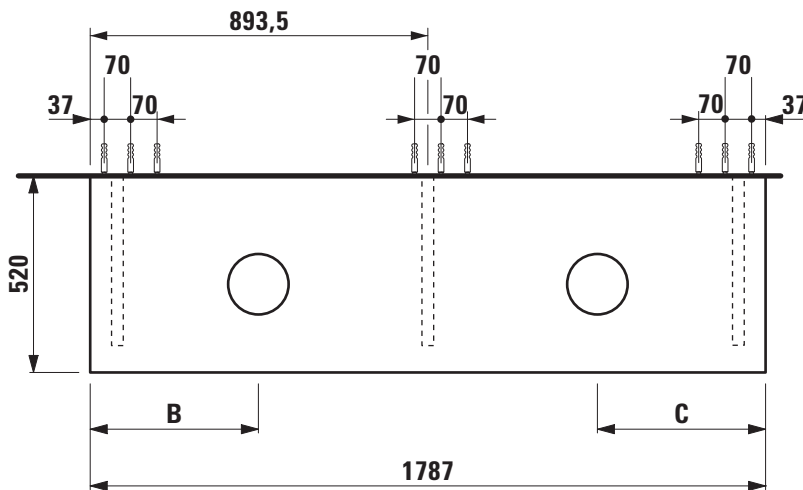

TECHNICAL DRAWINGS / S 1 : 20

B / mm	C / mm	Ceramic
225	374	Kartell by Laufen s1033.4
242	652	Kartell by Laufen s1233.2 (with tap bank left)
345	550	Val s1228.2 (semi-wet-area right)
354	540	Val s1628.8
358	535	Palomba s1680.2
374	225	Kartell by Laufen s1033.5

B / mm	C / mm	Ceramic
397	497	Val s1228.1
398	496	Palomba s1680.3
550	345	Val s1228.2 (semi-wet-area left)
652	243	Kartell by Laufen s1233.2 (with tap bank right)
447	447	all other from matrix for washtops Case

X = The exact height must be set during installation.