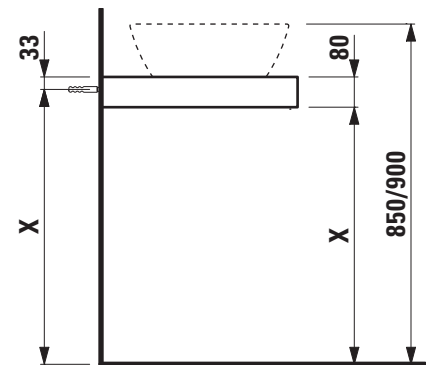

TECHNICAL DRAWINGS / S 1 : 20

B / mm	C / mm	Ceramic
225	374	Kartell by Laufen s1033.4
242	652	Kartell by Laufen s1233.2 (with tap bank left)
345	550	Val s1228.2 (semi-wet-area right)
354	540	Val s1628.8
358	535	Palomba s1680.2
374	225	Kartell by Laufen s1033.5

B / mm	C / mm	Ceramic
397	497	Val s1228.1
398	496	Palomba s1680.3
550	345	Val s1228.2 (semi-wet-area left)
652	243	Kartell by Laufen s1233.2 (with tap bank right)
447	447	all other from matrix for washtops Case

X = The exact height must be set during installation.