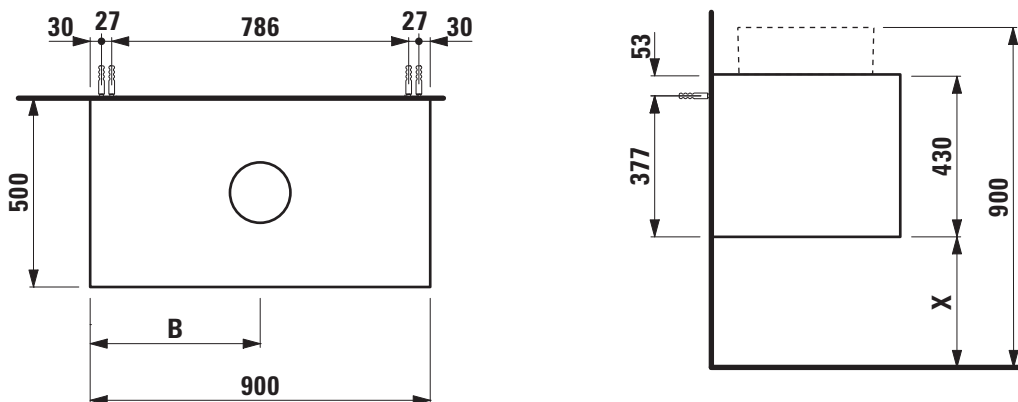

TECHNICAL DRAWINGS / S 1 : 20

B / mm	Ceramic
247	Kartell by Laufen 81233.2 (with tap bank left)
225	Palomba 81680.1
346	VAL 81228.2 (left)
358	Val 81628.8
361	Palomba 81680.2
375	Kartell by Laufen 81033.4
400	Palomba 81680.3 Val 81228.1

B / mm	Ceramic
450	Kartell by Laufen 81233.1, 81533.1, 81633.2, 81633.3 Living SaphirKeramik 81143.3 (only with wall mounted tap or asymmetric tap position), 81143.4, 81143.5 Ino 81230.0, 81730.1 (only with wall mounted tap or asymmetric tap position), 81230.2, 81630.0, 81630.2, 81730.2 Sonar 81234.0, 81234.1, 81234.2, 81234.3, 81634.1, 81634.2 Val 81728.1, 81628.0, 81628.2, 81628.3, 81628.4, 81628.5
525	Kartell by Laufen 81033.5
553	VAL 81228.2 (right)
655	Kartell by Laufen 81233.2 (with tap bank right)

X = The exact height must be set during installation.